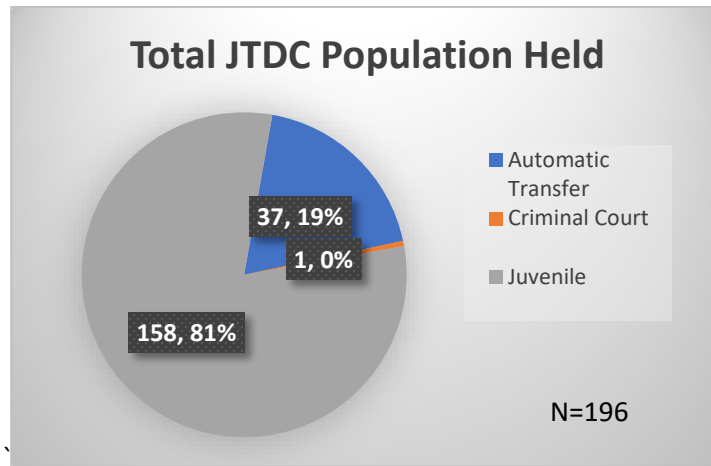

Daily Data Dashboard – June 9, 2023

Demographics for JTDC Population

Friday Morning Midnight Count

Total # of probation Involved youth¹: 1,217

¹ Probation Active: Any youth who is pending sentencing with an active social history, has been formally placed on probation or supervision with Cook County Juvenile Probation on the date of the report.

*Age, Gender and Race for Criminal Court population (N=1) is not represented in this report.

Data sources: cFive Supervisor – Probation Population and RMIS – JTDC Population

Daily Data Dashboard – June 9, 2023
Demographics for JTDC Population
Friday Morning Midnight Count