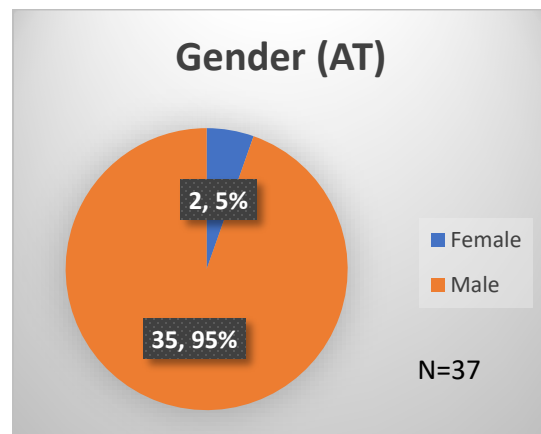

Daily Data Dashboard – June 9, 2023

Demographics for JTDC Population

Friday Morning Midnight Count

Total # of probation Involved youth¹: 1,217

¹ Probation Active: Any youth who is pending sentencing with an active social history, has been formally placed on probation or supervision with Cook County Juvenile Probation on the date of the report.

*Age, Gender and Race for Criminal Court population (N=1) is not represented in this report.

Data sources: cFive Supervisor – Probation Population and RMIS – JTDC Population

Daily Data Dashboard – June 9, 2023
Demographics for JTDC Population
Friday Morning Midnight Count