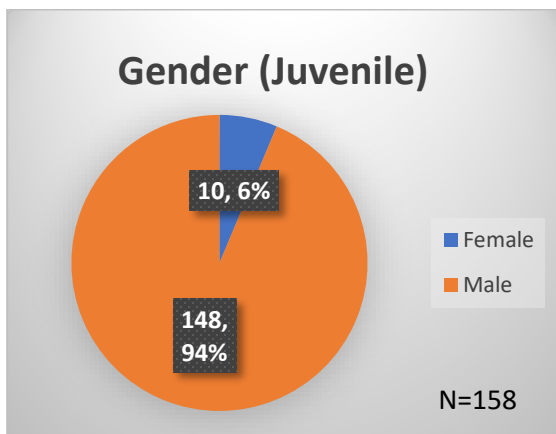

Daily Data Dashboard – June 9, 2023

Demographics for JTDC Population

Friday Morning Midnight Count

Total # of probation Involved youth¹: 1,217

¹ Probation Active: Any youth who is pending sentencing with an active social history, has been formally placed on probation or supervision with Cook County Juvenile Probation on the date of the report.

*Age, Gender and Race for Criminal Court population (N=1) is not represented in this report.

Data sources: cFive Supervisor – Probation Population and RMIS – JTDC Population

Daily Data Dashboard – June 9, 2023
Demographics for JTDC Population
Friday Morning Midnight Count