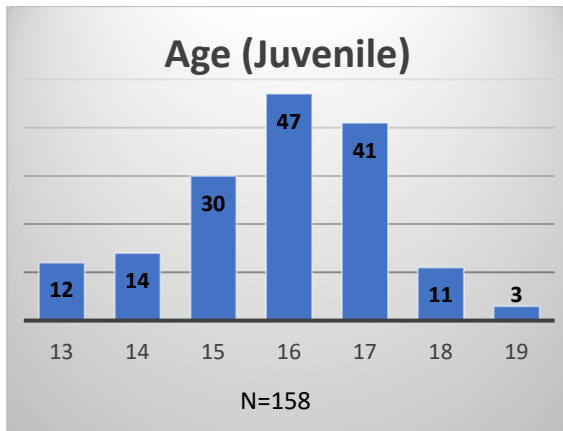

Daily Data Dashboard – June 9, 2023

Demographics for JTDC Population

Friday Morning Midnight Count

Total # of probation Involved youth¹: 1,217

¹ Probation Active: Any youth who is pending sentencing with an active social history, has been formally placed on probation or supervision with Cook County Juvenile Probation on the date of the report.

*Age, Gender and Race for Criminal Court population (N=1) is not represented in this report.

Data sources: cFive Supervisor – Probation Population and RMIS – JTDC Population

Daily Data Dashboard – June 9, 2023
Demographics for JTDC Population
Friday Morning Midnight Count