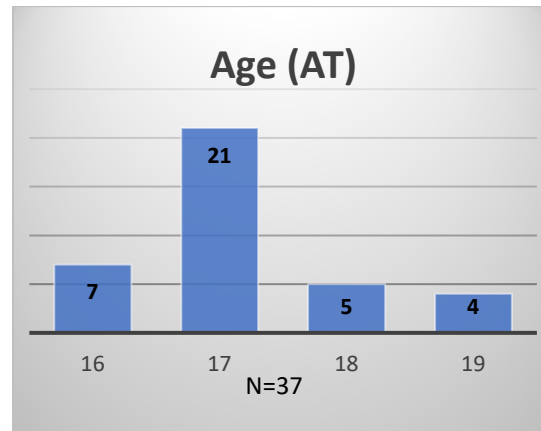

Daily Data Dashboard – June 9, 2023

Demographics for JTDC Population

Friday Morning Midnight Count

Total # of probation Involved youth¹: 1,217

¹ Probation Active: Any youth who is pending sentencing with an active social history, has been formally placed on probation or supervision with Cook County Juvenile Probation on the date of the report.

*Age, Gender and Race for Criminal Court population (N=1) is not represented in this report.

Data sources: cFive Supervisor – Probation Population and RMIS – JTDC Population

Daily Data Dashboard – June 9, 2023
Demographics for JTDC Population
Friday Morning Midnight Count